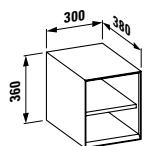

Barvy: .250 .251

40910.1
Otevřený zásuvkový element