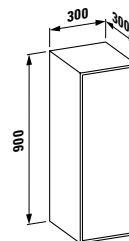

Barvy: .250 .251