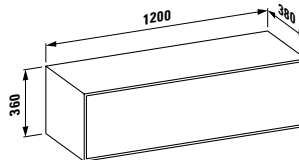

Skříňka, 1 zásuvka

40900.0
Bez výřezu

40900.3
S výřezem uprostřed, s prostorově úsporným sifonem

Barvy: .250 .251

Skříňka, 1 zásuvka

40901.0
Bez výřezu

40901.3
S výřezem uprostřed, s prostorově úsporným sifonem

Barvy: .250 .251

Skříňka, 1 zásuvka

40903.0
Bez výřezu

40903.1
S výřezem vlevo, s prostorově úsporným sifonem

40903.2
S výřezem vpravo, s prostorově úsporným sifonem

40903.3
S výřezem uprostřed, s prostorově úsporným sifonem

40903.4
S výřezem vpravo a vlevo, s prostorově úsporným sifonem

Barvy: .250 .251

Skříňka, 1 zásuvka

40905.0
Bez výřezu

40905.1
S výřezem vlevo, s prostorově úsporným sifonem

40905.2
S výřezem vpravo, s prostorově úsporným sifonem

40905.3
S výřezem uprostřed, s prostorově úsporným sifonem

40905.4
S výřezem vpravo a vlevo, s prostorově úsporným sifonem

Barvy: .250 .251

40910.0
Otevřený zásuvkový element

Barvy: .250 .251

40910.1
Otevřený zásuvkový element

Barvy: .250 .251

40913.1
Vysoká skříňka, závěsy dveří vlevo nebo vpravo, 4 dřevěné police a push & pull dveře

Barvy: .250 .251

40915.1
Střední skříňka, závěsy dveří vlevo nebo vpravo, 2 dřevěné police a push & pull dveře

Barvy: .250 .251