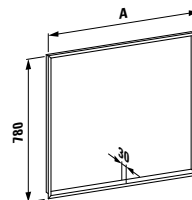

Zrcadlová skříňka, hliník, 1 dvojitá zrcadlová dvířka se 2 LED osvětlovacími prvky

40840.1

s EU zásuvkami, se sensorovým spínačem, levá dvířka

40840.2

s EU zásuvkami, se sensorovým spínačem, pravá dvířka

Zrcadlová skříňka, hliník, se 2 LED osvětlovacími prvky a ambient osvětlením dole

40845.1

s EU zásuvkami, se sensorovým spínačem, levá dvířka