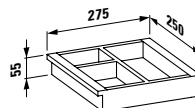

40920.1

Dělicí systém do zásuvek velký, pro 40901.0/3 a 40905.0/1/2/3/4

Barvy: .250 .251

Barvy nábytku

.250 Light oak

.251 Dark oak