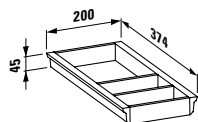

49540.3

Dělicí systém pro zásuvkový
element a kontejner, malý, bílá mat

Barvy: .100 .101 .103 .999

49540.5

Dělicí systém do zásuvek, velký,
bílá mat