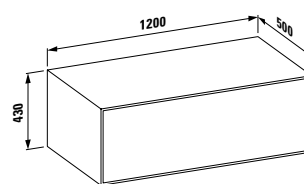

Barvy: .250 .251

Skříňka, 1 zásuvka

40905.0
Bez výřezu

40905.1
S výřezem vlevo, s prostorově úsporným sifonem

40905.2
S výřezem vpravo, s prostorově úsporným sifonem

40905.3
S výřezem uprostřed, s prostorově úsporným sifonem

40905.4
S výřezem vpravo a vlevo, s prostorově úsporným sifonem

Barvy: .250 .251

40910.0
Otevřený zásuvkový element

Barvy: .250 .251

40910.1
Otevřený zásuvkový element