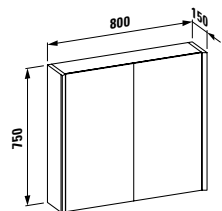

40855.3

s EU zásuvkami, se sensorovým spínačem

Zrcadlová skříňka, hliník, 3 dvojitá zrcadlová dvířka, se 4 LED osvětlovacími prvky

40880.4

s EU zásuvkami, se sensorovým spínačem

Zrcadlová skříňka, hliník, 3 dvojitá zrcadlová dvířka, se 3 LED osvětlovacími prvky a ambient osvětlením dole