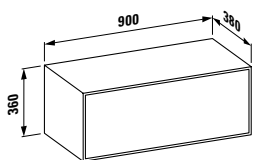

Skříňka, 1 zásuvka

40900.0
Bez výřezu

40900.3
S výřezem uprostřed, s prostorově úsporným sifonem

Barvy: .250 .251

Skříňka, 1 zásuvka

40901.0
Bez výřezu

40901.3
S výřezem uprostřed, s prostorově úsporným sifonem