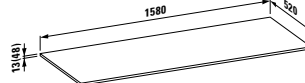

41105.4

Umyvadlová deska 1600 s výřezem
vlevo a vpravo