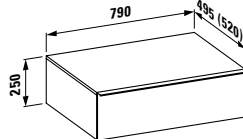

41116.1

Zásuvkový element, 1 zásuvka,
Soft-Close

Barvy: .100 .101 .103 .999