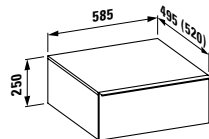

41113.1

Zásuvkový element, 1 zásuvka,
Soft-Close

Barvy: .100 .101 .103 .999