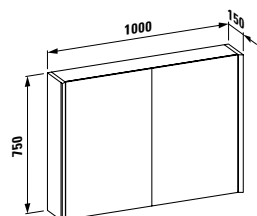

40865.3

s EU zásuvkami, se sensorovým spínačem

Zrcadlová skříňka, hliník, 3 dvojitá zrcadlová dvířka, se 4 LED osvětlovacími prvky

40870.4

s EU zásuvkami, se sensorovým spínačem

Zrcadlová skříňka, hliník, se 3 LED osvětlovacími prvky a ambient osvětlením dole