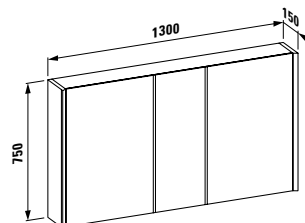

40875.4

s EU zásuvkami, se sensorovým spínačem

49060.0

Příslušenství FRAME 25: organizér do zrcadlové skříňky, samolepicí dodatečné zrcátko, magnetický držák nůžek apod.

Barvy zrcadlových skříněk

- .144 Zrcadlo
- .145 Sklo s bílým pozadím