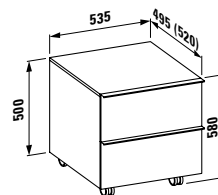

41119.2

Kontejner, se 2 zásuvkami, na
kolečkách, Soft-Close

Barvy: .100 .101 .103 .999

49540.1

Dělicí systém do zásuvek, malý,
bílá mat