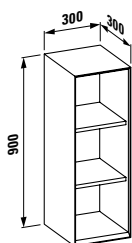

40917.0

Otevřený zásuvkový element, 2 dřevěné police

Barvy: .250 .251