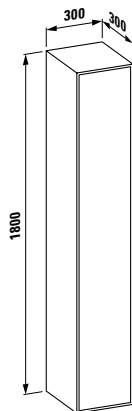

Barvy: .250 .251

40915.1
Střední skříňka, závěsy dveří vlevo nebo vpravo, 2 dřevěné police a push & pull dveře