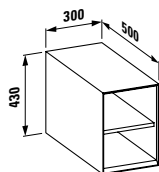

Barvy: .250 .251

40913.1
Vysoká skříňka, závěsy dveří vlevo nebo vpravo, 4 dřevěné police a push & pull dveře