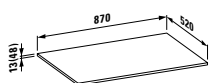

41095.3

Umyvadlová deska 900 s výřezem
uprostřed