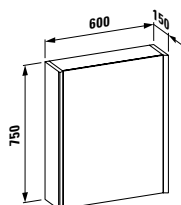

40845.2

s EU zásuvkami, se sensorovým spínačem, pravá dvířka

Zrcadlová skříňka, hliník, 2 dvojitá zrcadlová dvířka, se 2 LED osvětlovacími prvky

40860.3

s EU zásuvkami, se sensorovým spínačem

Zrcadlová skříňka, hliník, se 2 LED osvětlovacími prvky a ambient osvětlením dole