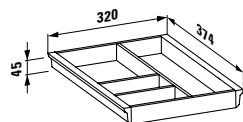

49540.7

Dělicí systém pro zásuvkový
element a kontejner, velký, bílá mat

Barvy: .100 .101 .103 .999

41122.0

Nožičky

Barvy: .105 .106

Barvy nábytku

.100 Bílá mat
(s rámečkem Al
neutral) .105

.101 Světlý ořech
(s rámečkem Al
neutral) .105

.103 Tmavý jilm (s
rámečkem Al
tmavým) .106

.105 Al neutral

.106 Al tmavý

.999 Multicolor