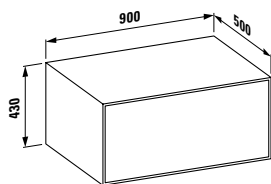

Barvy: .250 .251

Skříňka, 1 zásuvka

40903.0
Bez výřezu

40903.1
S výřezem vlevo, s prostorově úsporným sifonem

40903.2
S výřezem vpravo, s prostorově úsporným sifonem

40903.3
S výřezem uprostřed, s prostorově úsporným sifonem

40903.4
S výřezem vpravo a vlevo, s prostorově úsporným sifonem